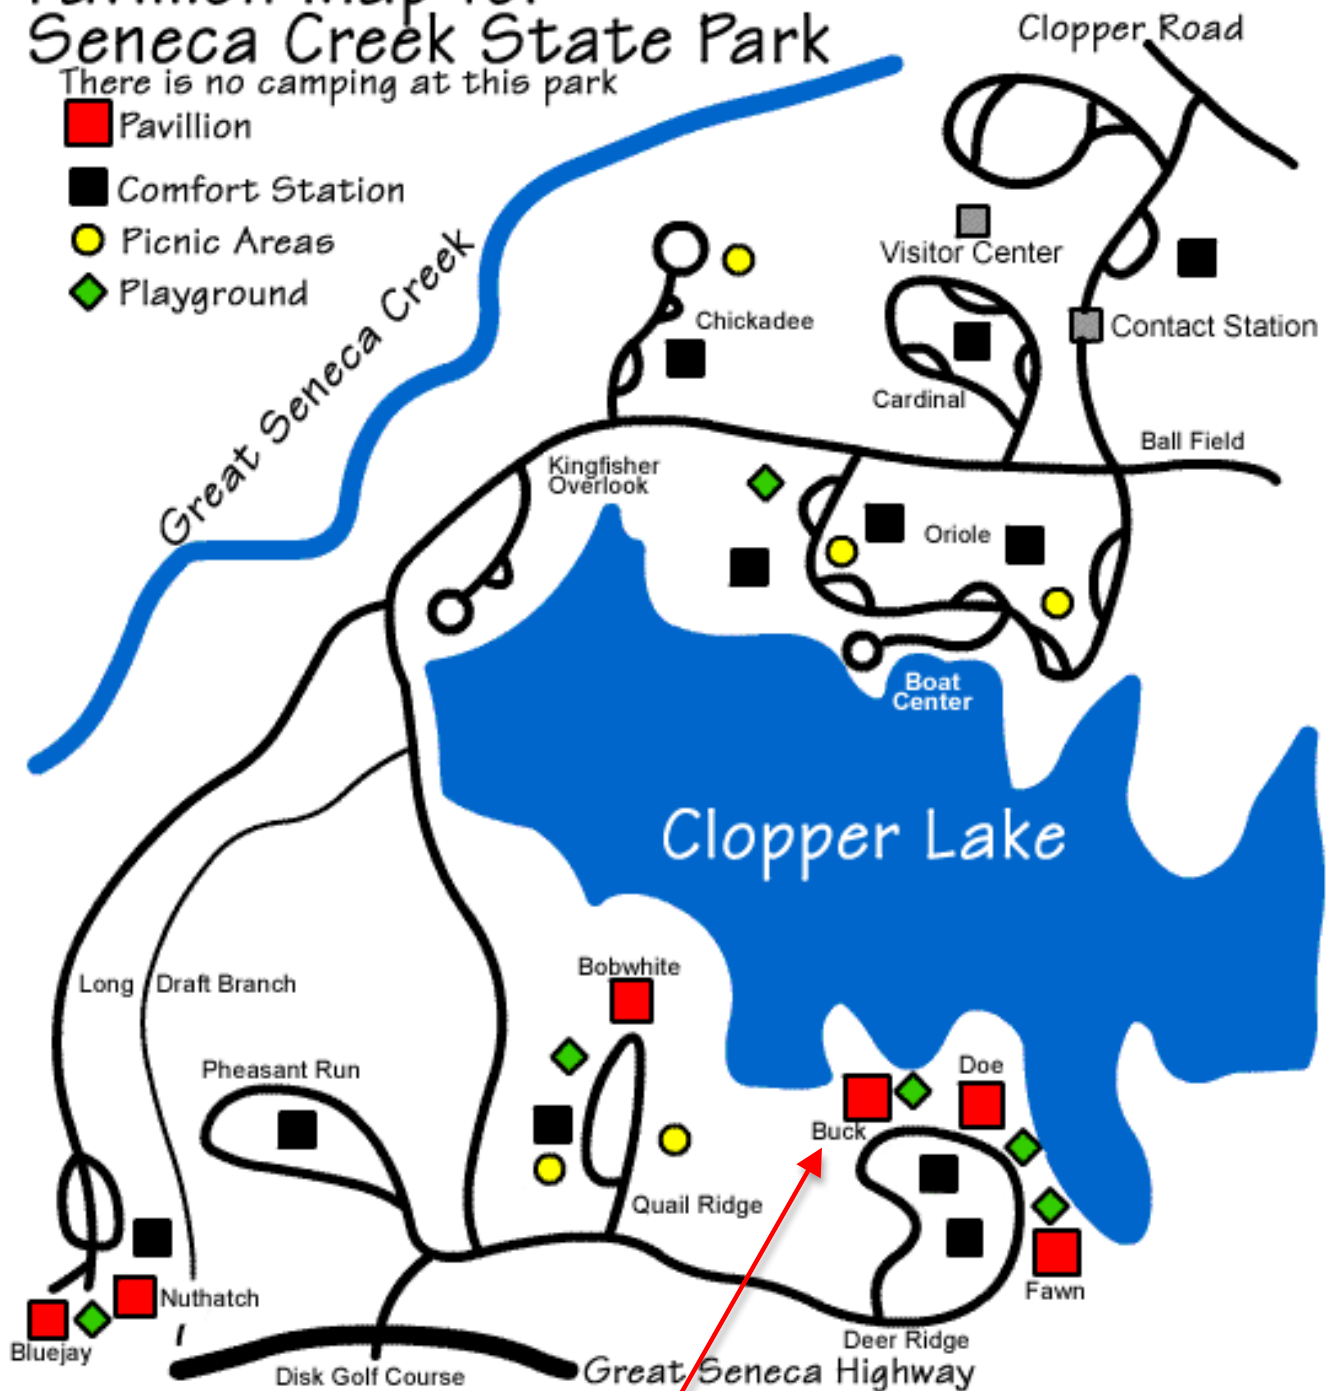

# Area Map of Seneca Creek State Park

Features available include: Ball field, boat rental, contact station, disc golf, fishing, hiking trail, park office, parking, playground, restrooms and rental shelters.

## Pavillion Map for Seneca Creek State Park

There is no camping at this park

 Pavillion

 Comfort Station

 Picnic Areas

 Playground

 IRA picnic here